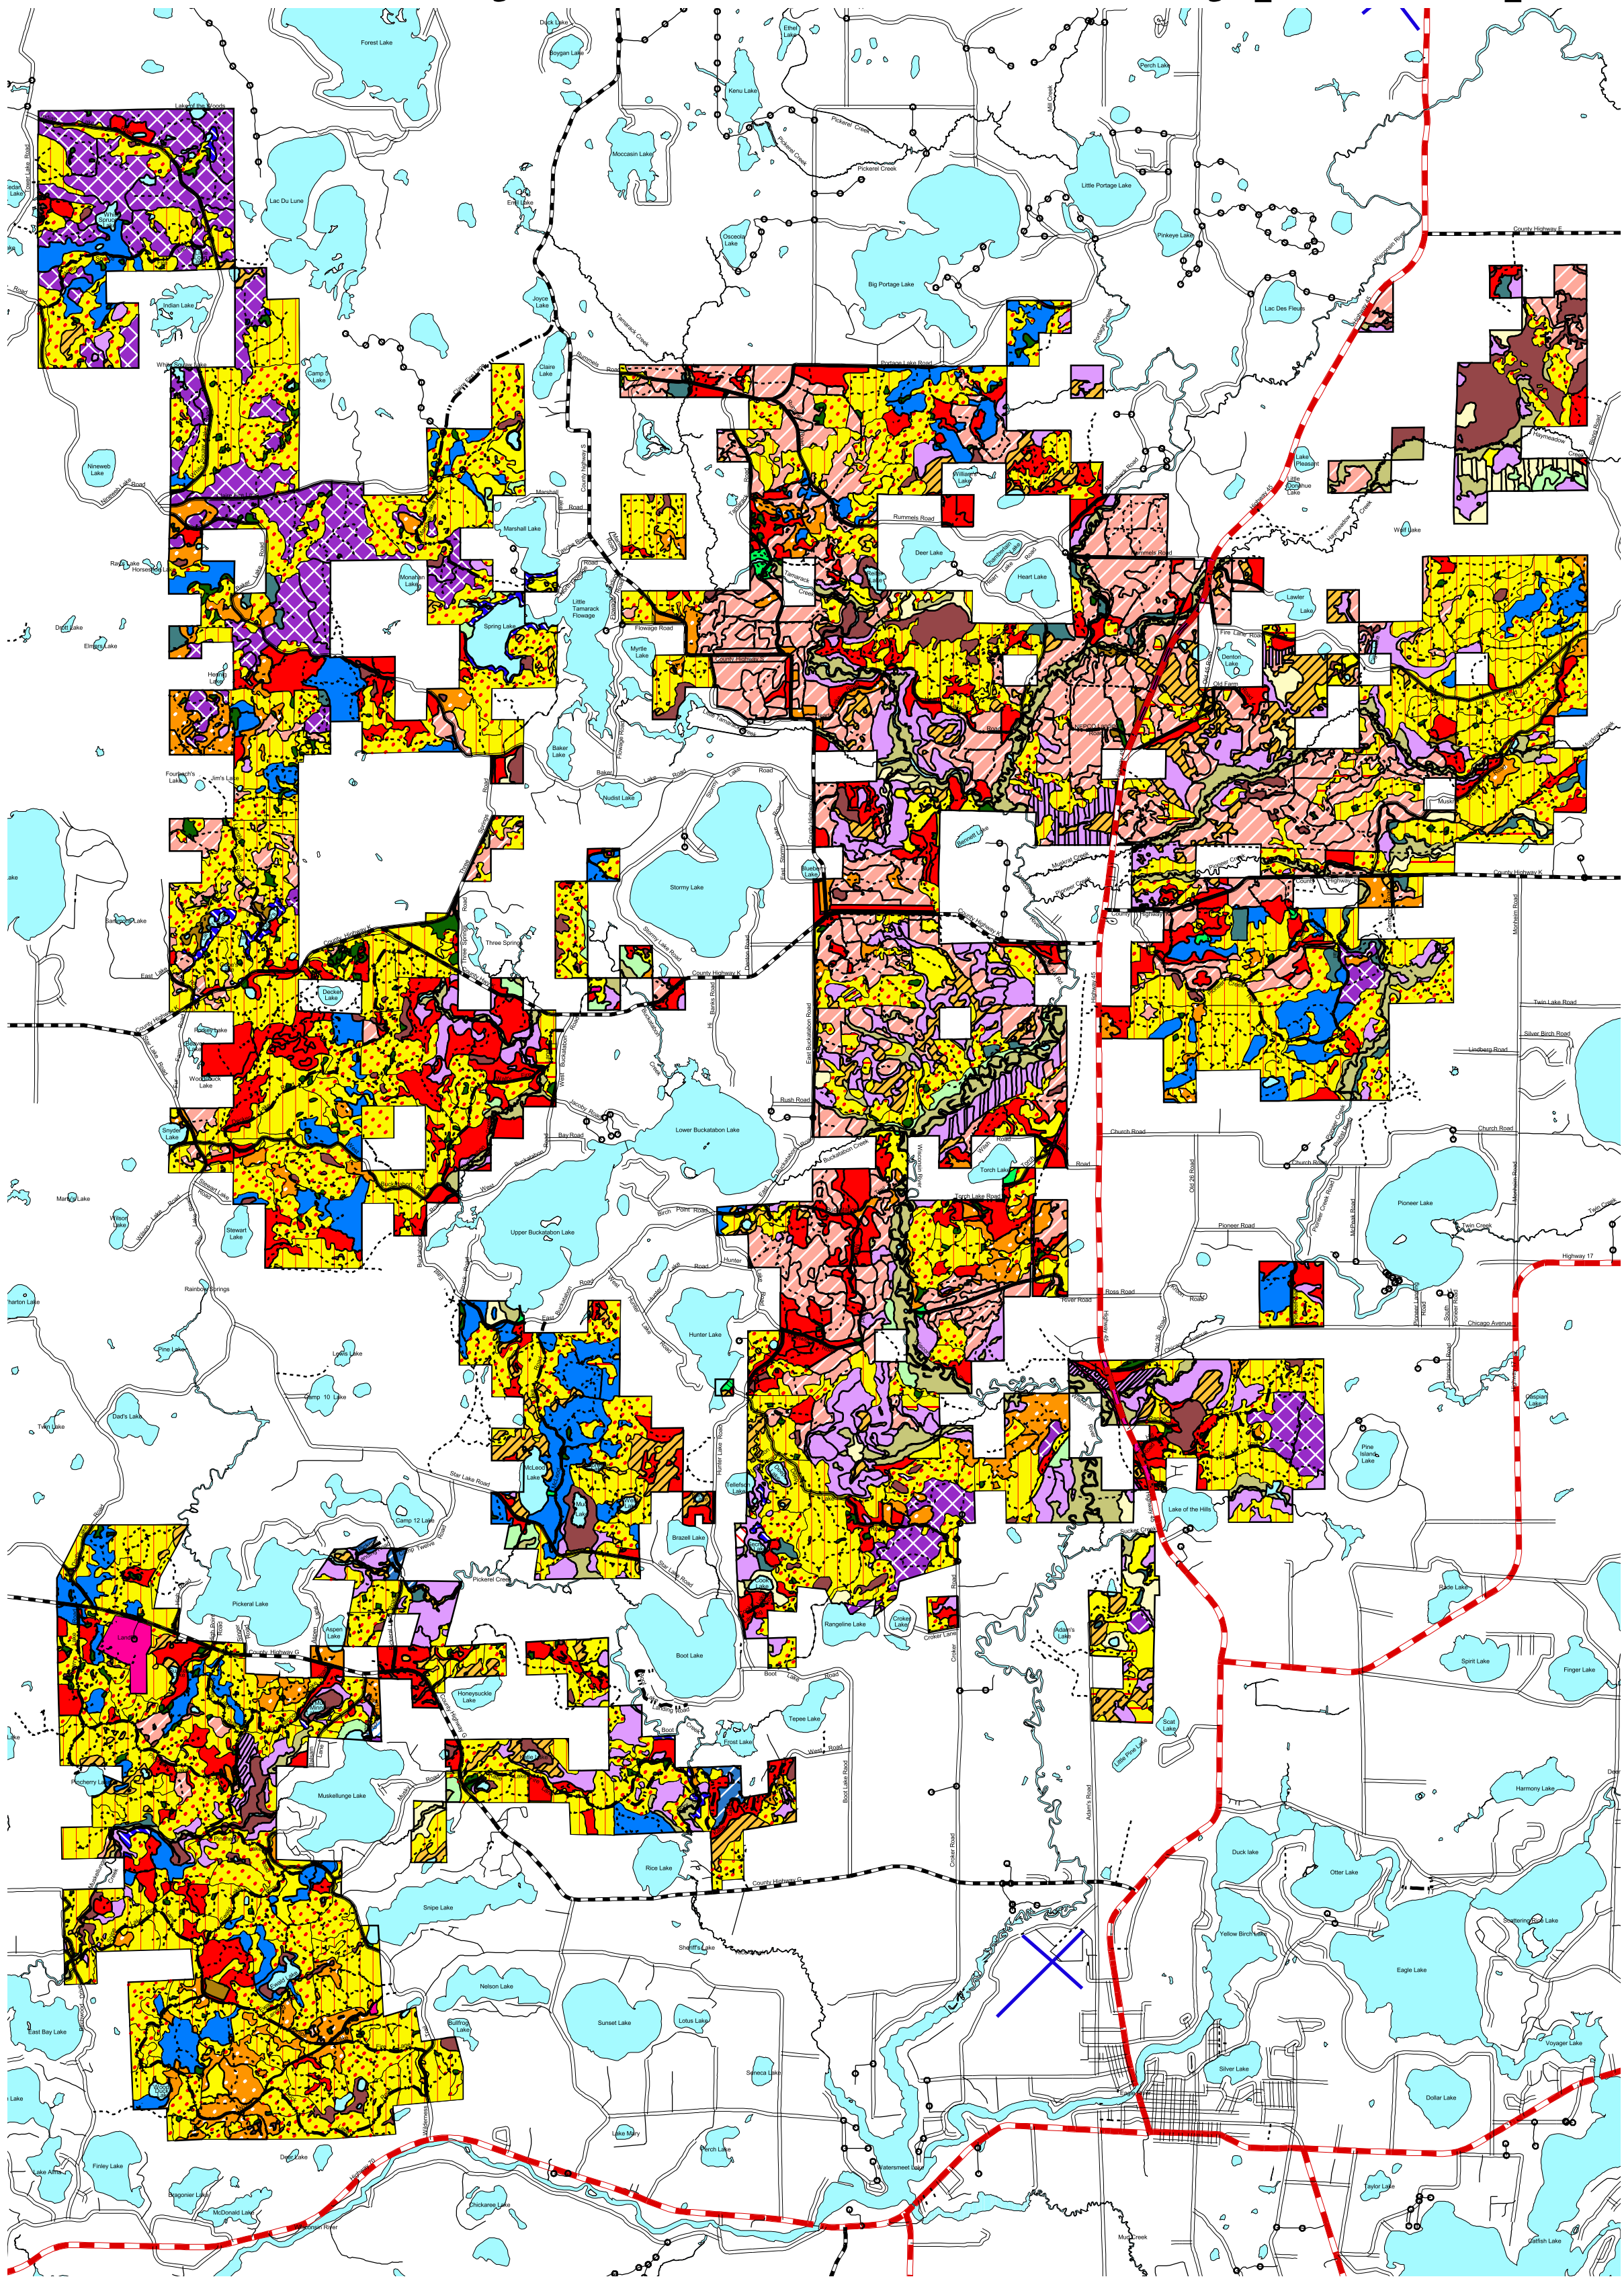

Vilas County Forest Cover Type Map

Scale: 1" = 1 Mile

- Aspen 41+ years
- Aspen 26-40 years
- Aspen 11-25 years
- Aspen 0-10 years
- White Birch
- Cedar & Swamp Conifer
- Fir/Spruce
- Grass Openings

- Lakes & Streams
- Red Maple
- Tamarack
- Upland Brush
- Developed Areas
- Marsh, Muskeg, Bog
- Lowland Brush
- Cedar & Swamp Conifer
- Swamp Hardwoods

- Hemlock/Hardwoods
- Non-commercial Tamarack/Spruce
- Northern Hardwoods
- Oak
- Jack Pine
- Red Pine
- White Pine
- Right Of Way
- Black Spruce

Revised: August 2008